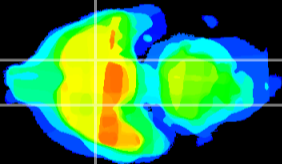

*Coronal*

*Sagittal-R*

*Sagittal-L*

ViBrism: CX25206  
*Horizontal*

S0