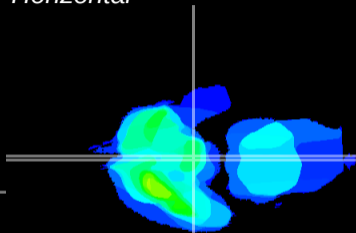

Coronal

Sagittal-R

Sagittal-L

ViBrism: CX25714
Horizontal

ME