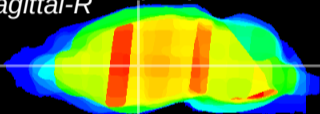

Coronal

Sagittal-R

Sagittal-L

ViBriSM: CX25853
Horizontal

VA/VL