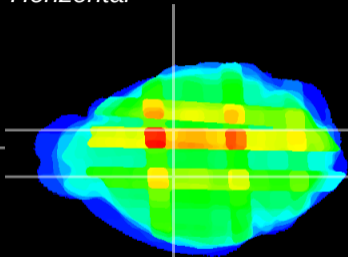

Coronal

Sagittal-R

Sagittal-L

ViBriSM: CX25853
Horizontal

VA/VL