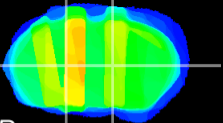

Coronal

Sagittal-R

Sagittal-L

ViBriSM: CX25853
Horizontal

VA/VL