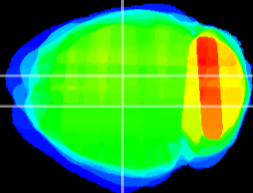

Coronal

Sagittal-R

Sagittal-L

ViBrism: CX25885
Horizontal

DG