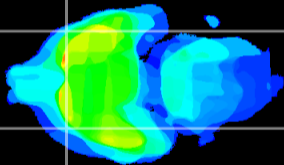

*Coronal*

*Sagittal-R*

*Sagittal-L*

ViBrism: CX26039  
*Horizontal*

Pir