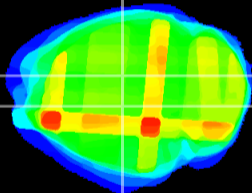

Coronal

Sagittal-R

Sagittal-L

ViBrism: CX26138
Horizontal

DG