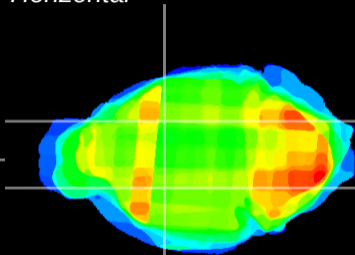

Coronal

Sagittal-R

Sagittal-L

ViBrism: CX26298
Horizontal

GP