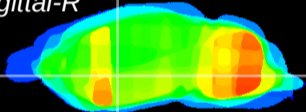

Coronal

Sagittal-R

Sagittal-L

ViBrism: CX26298
Horizontal

GP