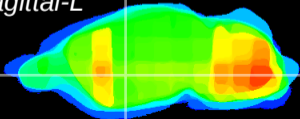

Coronal

Sagittal-R

Sagittal-L

ViBrism: CX26298
Horizontal

GP