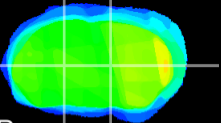

Coronal

Sagittal-R

Sagittal-L

ViBrism: CX26303  
Horizontal

VA/VL