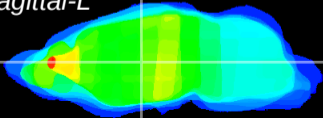

Coronal

Sagittal-R

Sagittal-L

ViBrism: CX26303  
Horizontal

VA/VL