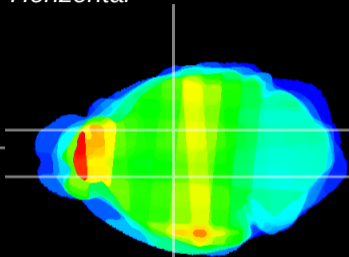

Coronal

Sagittal-R

Sagittal-L

ViBrism: CX26303  
Horizontal

VA/VL