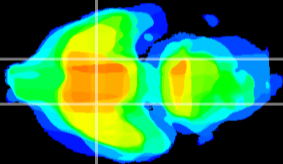

*Coronal*

*Sagittal-R*

*Sagittal-L*

ViBrism: CX26470  
*Horizontal*

S0