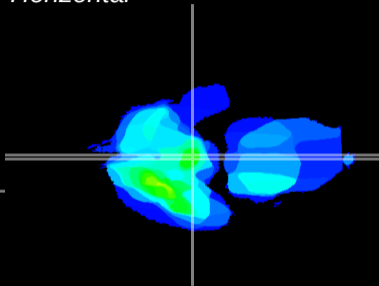

Coronal

Sagittal-R

Sagittal-L

ViBrism: CX26517
Horizontal

ME