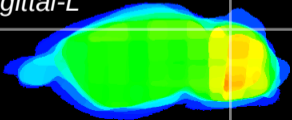

Coronal

Sagittal-R

Sagittal-L

ViBrism: CX26714
Horizontal

Cb lobe