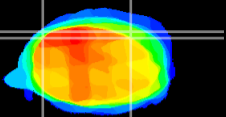

Coronal

Sagittal-R

Sagittal-L

ViBrism: CX26714
Horizontal

Cb lobe