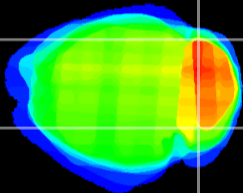

Coronal

Sagittal-R

Sagittal-L

ViBrism: CX26714
Horizontal

Cb lobe