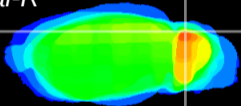

Coronal

Sagittal-R

Sagittal-L

ViBrism: CX26714
Horizontal

Cb lobe