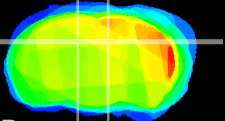

Coronal

Sagittal-R

Sagittal-L

ViBrism: CX26845
Horizontal

DG