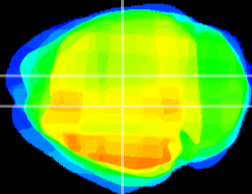

Coronal

Sagittal-R

Sagittal-L

ViBrism: CX26845
Horizontal

DG