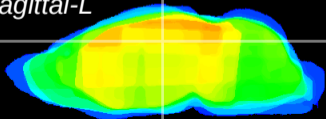

Coronal

Sagittal-R

Sagittal-L

ViBrism: CX26845
Horizontal

DG