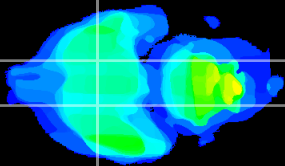

Coronal

Sagittal-R

Sagittal-L

ViBrisM: CX26900
Horizontal

S0