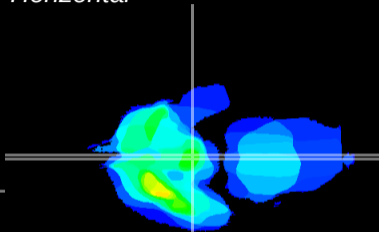

*Coronal*

*Sagittal-R*

*Sagittal-L*

ViBrism: CX26955  
*Horizontal*

ME