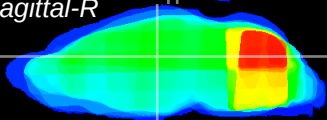

Coronal

Sagittal-R

Sagittal-L

ViBrism: CX27033
Horizontal

Hb