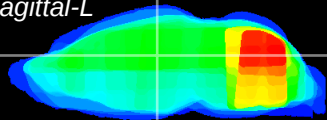

Coronal

Sagittal-R

Sagittal-L

ViBrism: CX27033
Horizontal

Hb