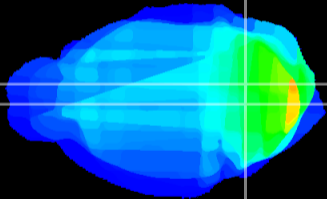

Coronal

Sagittal-R

Sagittal-L

ViBrism: CX27096
Horizontal

MVe