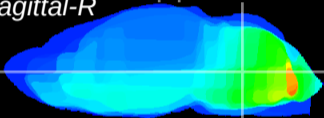

Coronal

Sagittal-R

Sagittal-L

ViBrism: CX27096
Horizontal

MVe