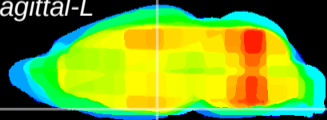

Coronal

Sagittal-R

Sagittal-L

ViBrism: CX27130
Horizontal

Arc