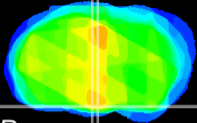

Coronal

Sagittal-R

Sagittal-L

ViBrism: CX27130
Horizontal

Arc