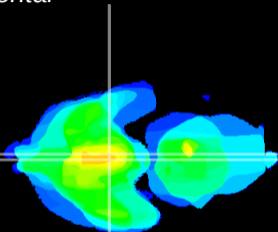

Coronal

Sagittal-R

Sagittal-L

ViBrism: CX27130
Horizontal

Arc