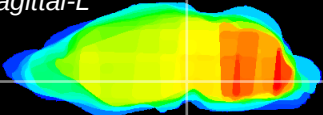

Coronal

Sagittal-R

Sagittal-L

ViBrism: CX27677
Horizontal

SN