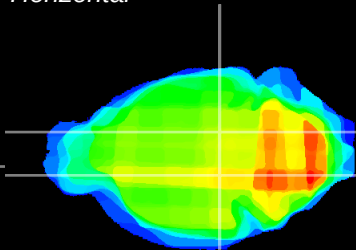

Coronal

Sagittal-R

Sagittal-L

ViBrism: CX27677
Horizontal

SN