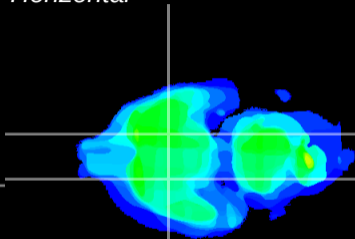

Coronal

Sagittal-R

Sagittal-L

ViBrism: CX27706
Horizontal

S0