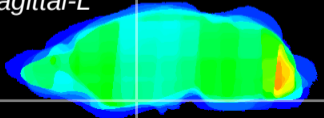

Coronal

Sagittal-R

Sagittal-L

ViBrism: CX27706
Horizontal

S0