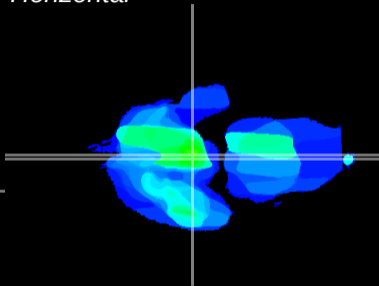

Coronal

Sagittal-R

Sagittal-L

ViBrism: CX27784
Horizontal

ME