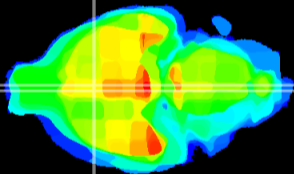

Coronal

Sagittal-R

Sagittal-L

ViBrisM: CX27804
Horizontal

MPA