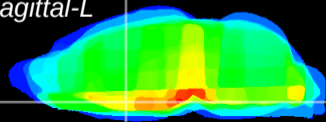

Coronal

Sagittal-R

Sagittal-L

ViBrisM: CX27804
Horizontal

MPA