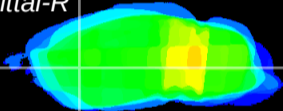

*Coronal*

*Sagittal-R*

*Sagittal-L*

ViBrism: CX28220  
*Horizontal*

CPU lateral