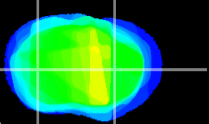

*Coronal*

*Sagittal-R*

*Sagittal-L*

ViBrism: CX28220  
*Horizontal*

CPU lateral