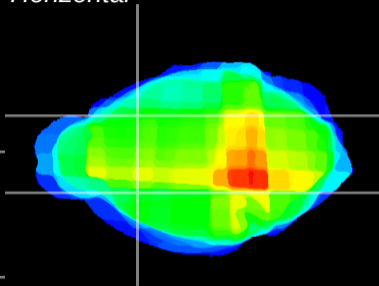

*Coronal*

*Sagittal-R*

*Sagittal-L*

ViBrism: CX28220  
*Horizontal*

CPU lateral