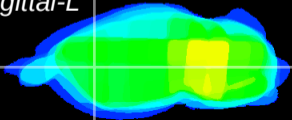

*Coronal*

*Sagittal-R*

*Sagittal-L*

ViBrism: CX28220  
*Horizontal*

CPU lateral