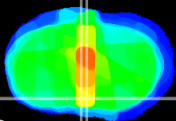

Coronal

Sagittal-R

Sagittal-L

ViBrism: CX28265
Horizontal

MPA