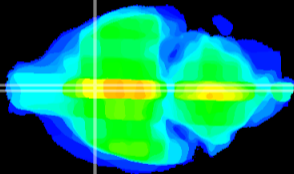

Coronal

Sagittal-R

Sagittal-L

ViBrism: CX28265
Horizontal

MPA