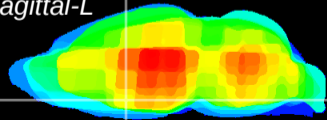

Coronal

Sagittal-R

Sagittal-L

ViBrism: CX28265
Horizontal

MPA