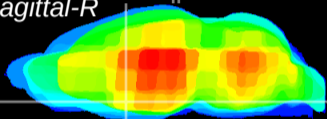

Coronal

Sagittal-R

Sagittal-L

ViBrism: CX28265
Horizontal

MPA