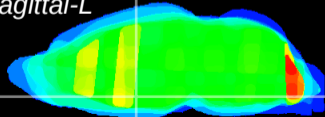

Coronal

Sagittal-R

Sagittal-L

ViBriSm: CX28526  
Horizontal

SPa dorsal