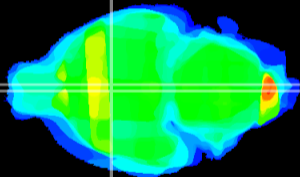

Coronal

Sagittal-R

Sagittal-L

ViBriSm: CX28526  
Horizontal

SPa dorsal