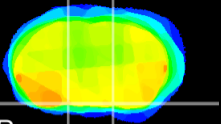

Coronal

Sagittal-R

Sagittal-L

ViBrism: CX28568
Horizontal

S0