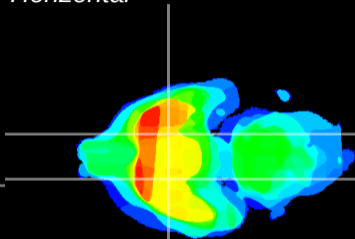

Coronal

Sagittal-R

Sagittal-L

ViBrism: CX28568
Horizontal

S0