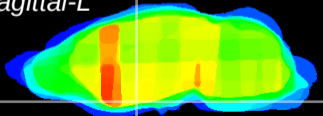

Coronal

Sagittal-R

Sagittal-L

ViBrism: CX28568
Horizontal

S0