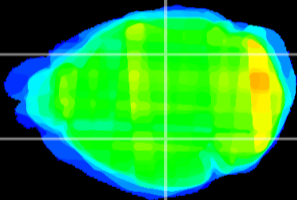

Coronal

Sagittal-R

Sagittal-L

ViBrism: CX28632
Horizontal

LG