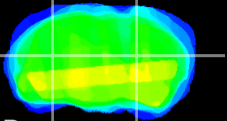

Coronal

Sagittal-R

Sagittal-L

ViBrism: CX28632
Horizontal

LG