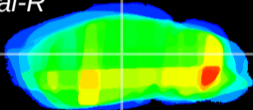

Coronal

Sagittal-R

Sagittal-L

ViBrism: CX28632
Horizontal

LG