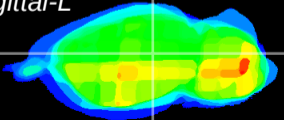

Coronal

Sagittal-R

Sagittal-L

ViBrism: CX28632
Horizontal

LG