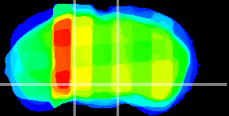

Coronal

Sagittal-R

Sagittal-L

ViBrism: CX28675
Horizontal

SN