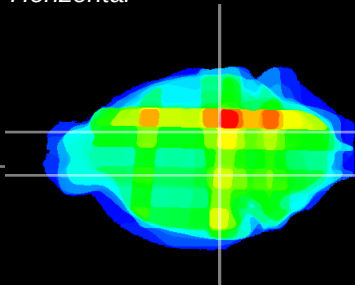

Coronal

Sagittal-R

Sagittal-L

ViBrism: CX28675
Horizontal

SN