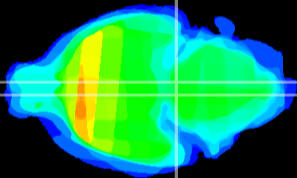

Coronal

Sagittal-R

Sagittal-L

ViBrism: CX28747
Horizontal

Pn