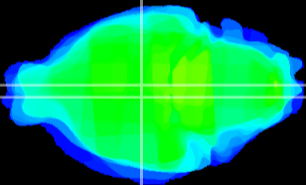

Coronal

Sagittal-R

Sagittal-L

ViBrism: CX29035
Horizontal

DM