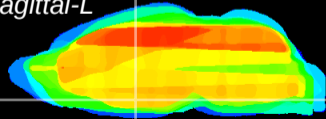

Coronal

Sagittal-R

Sagittal-L

ViBrism: CX29360
Horizontal

SPa ventral