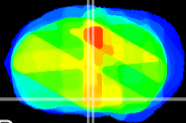

Coronal

Sagittal-R

Sagittal-L

ViBrism: CX29360
Horizontal

SPa ventral