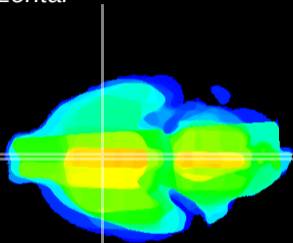

Coronal

Sagittal-R

Sagittal-L

ViBrism: CX29360
Horizontal

SPa ventral