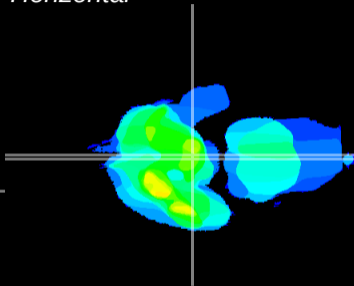

*Coronal*

*Sagittal-R*

*Sagittal-L*

ViBrism: CX29616  
*Horizontal*

ME