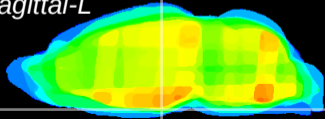

*Coronal*

*Sagittal-R*

*Sagittal-L*

ViBrism: CX29616  
*Horizontal*

ME