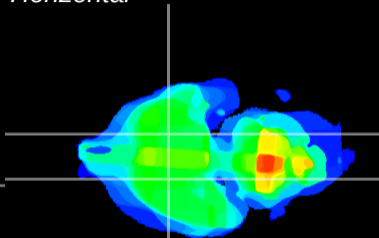

Coronal

Sagittal-R

Sagittal-L

ViBriSM: CX29814
Horizontal

S0