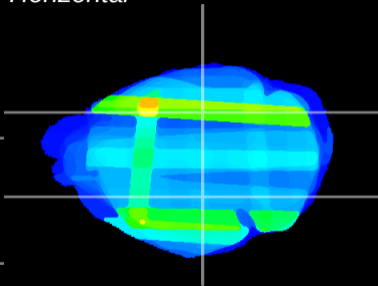

Coronal

Sagittal-R

Sagittal-L

ViBriSM: CX30398
Horizontal

LG