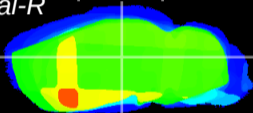

Coronal

Sagittal-R

Sagittal-L

ViBriSM: CX30398
Horizontal

LG