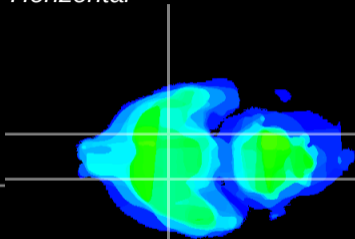

Coronal

Sagittal-R

Sagittal-L

ViBrisM: CX30805
Horizontal

S0