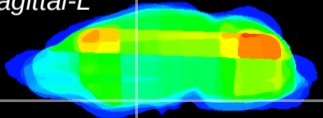

Coronal

Sagittal-R

Sagittal-L

ViBrisM: CX30805
Horizontal

S0