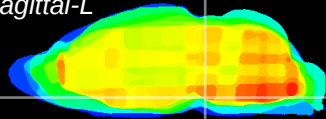

Coronal

Sagittal-R

Sagittal-L

ViBrism: CX31045
Horizontal

Pn