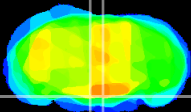

Coronal

Sagittal-R

Sagittal-L

ViBrism: CX31045
Horizontal

Pn