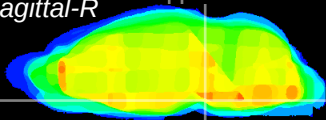

Coronal

Sagittal-R

Sagittal-L

ViBrism: CX31045
Horizontal

Pn