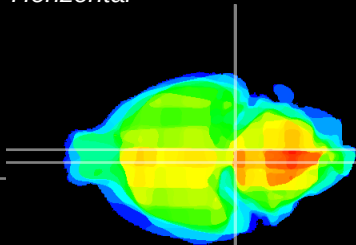

Coronal

Sagittal-R

Sagittal-L

ViBrism: CX31045
Horizontal

Pn