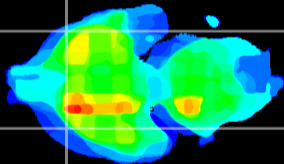

*Coronal*

*Sagittal-R*

*Sagittal-L*

ViBrism: CX31462  
*Horizontal*

Pir