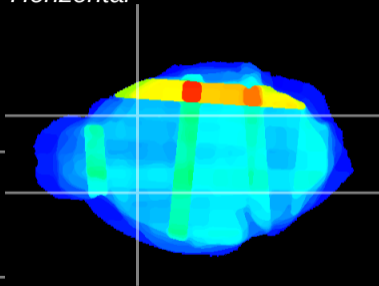

*Coronal*

*Sagittal-R*

*Sagittal-L*

ViBrism: CX31513  
*Horizontal*

CPU lateral