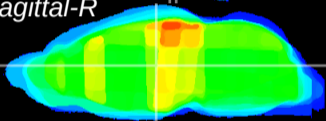

Coronal

Sagittal-R

Sagittal-L

ViBrism: CX31823
Horizontal

MD