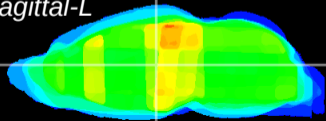

Coronal

Sagittal-R

Sagittal-L

ViBrism: CX31823
Horizontal

MD