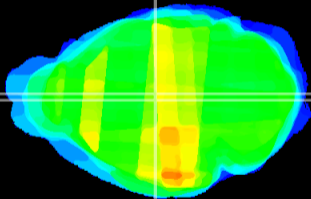

Coronal

Sagittal-R

Sagittal-L

ViBrism: CX31823
Horizontal

MD