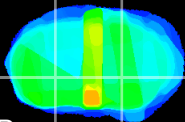

Coronal

Sagittal-R

Sagittal-L

ViBrism: CX31880
Horizontal

GP