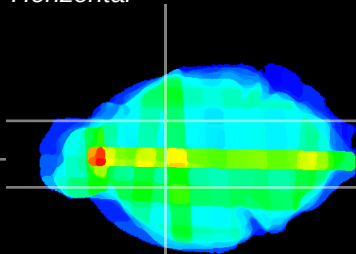

Coronal

Sagittal-R

Sagittal-L

ViBrism: CX31880
Horizontal

GP