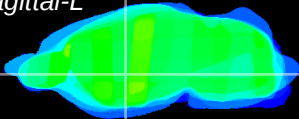

Coronal

Sagittal-R

Sagittal-L

ViBrism: CX31880
Horizontal

GP