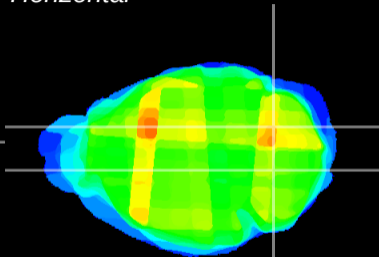

Coronal

Sagittal-R

Sagittal-L

ViBrism: CX32119
Horizontal

Cb nucleus