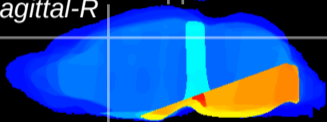

Coronal

Sagittal-R

Sagittal-L

ViBris: CX32241
Horizontal

Cx motor