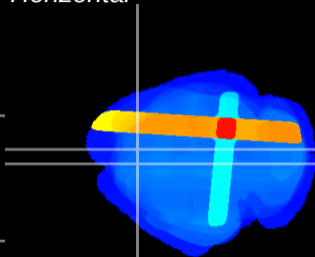

Coronal

Sagittal-R

Sagittal-L

ViBris: CX32241
Horizontal

Cx motor