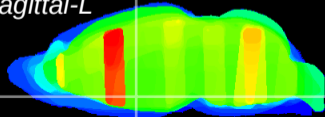

Coronal

Sagittal-R

Sagittal-L

ViBriSm: CX32430
Horizontal

SPa dorsal