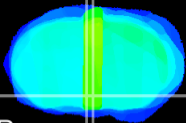

Coronal

Sagittal-R

Sagittal-L

ViBriSm: CX32430
Horizontal

SPa dorsal