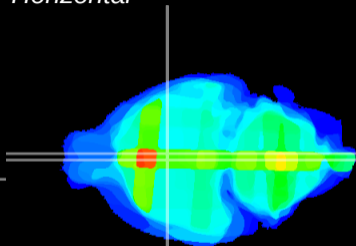

Coronal

Sagittal-R

Sagittal-L

ViBriSm: CX32430
Horizontal

SPa dorsal