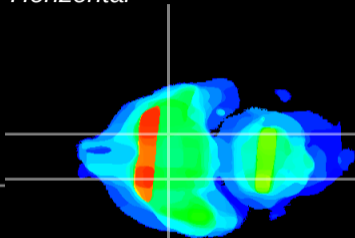

*Coronal*

*Sagittal-R*

*Sagittal-L*

ViBrism: CX33059  
*Horizontal*

S0