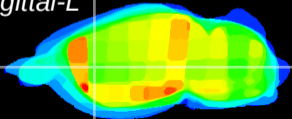

Coronal

Sagittal-R

Sagittal-L

ViBriSM: CX33335  
Horizontal

CPU lateral