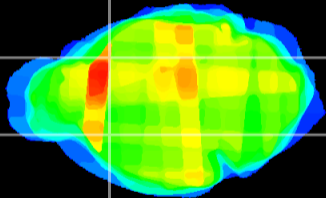

Coronal

Sagittal-R

Sagittal-L

ViBriSM: CX33335  
Horizontal

CPU lateral