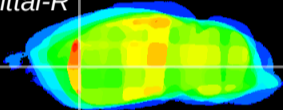

Coronal

Sagittal-R

Sagittal-L

ViBriSM: CX33335  
Horizontal

CPU lateral