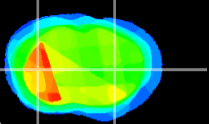

Coronal

Sagittal-R

Sagittal-L

ViBriSM: CX33335  
Horizontal

CPU lateral