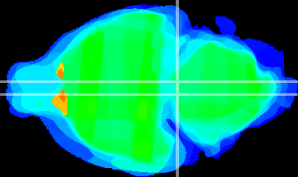

Coronal

Sagittal-R

Sagittal-L

ViBrism: CX33431
Horizontal

Pn