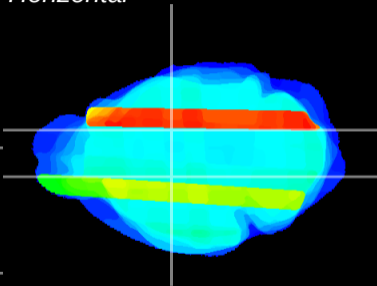

Coronal

Sagittal-R

Sagittal-L

ViBriSM: CX33501
Horizontal

VA/VL