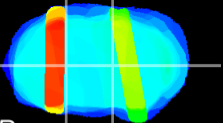

Coronal

Sagittal-R

Sagittal-L

ViBriSM: CX33501
Horizontal

VA/VL