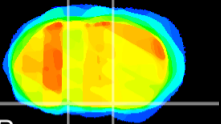

Coronal

Sagittal-R

Sagittal-L

ViBrism: CX33566
Horizontal

S0