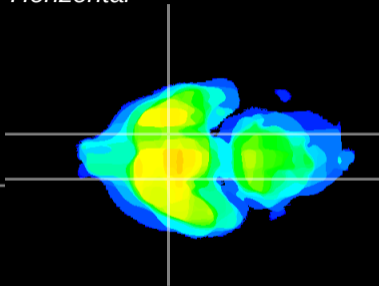

Coronal

Sagittal-R

Sagittal-L

ViBrism: CX33566
Horizontal

S0