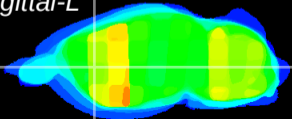

Coronal

Sagittal-R

Sagittal-L

ViBris: CX33703
Horizontal

CPU lateral