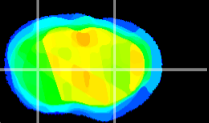

Coronal

Sagittal-R

Sagittal-L

ViBris: CX33703
Horizontal

CPU lateral