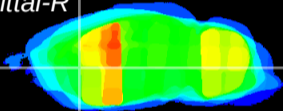

Coronal

Sagittal-R

Sagittal-L

ViBris: CX33703
Horizontal

CPU lateral