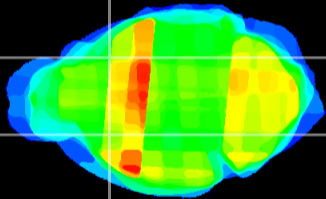

Coronal

Sagittal-R

Sagittal-L

ViBris: CX33703
Horizontal

CPU lateral