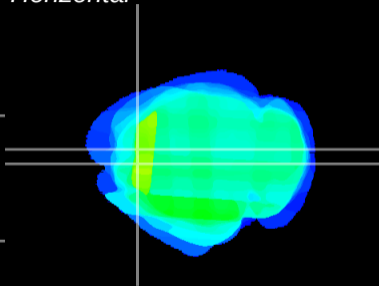

Coronal

Sagittal-R

Sagittal-L

ViBris: CX33771
Horizontal

Cx motor