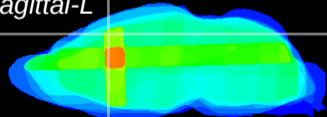

Coronal

Sagittal-R

Sagittal-L

ViBris: CX33771
Horizontal

Cx motor