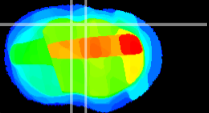

Coronal

Sagittal-R

Sagittal-L

ViBris: CX33771
Horizontal

Cx motor