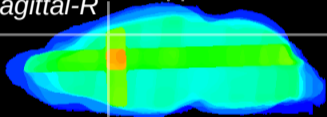

Coronal

Sagittal-R

Sagittal-L

ViBris: CX33771
Horizontal

Cx motor