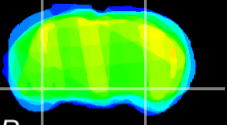

Coronal

Sagittal-R

Sagittal-L

ViBrisM: CX34360
Horizontal

ventral S