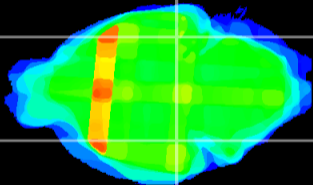

Coronal

Sagittal-R

Sagittal-L

ViBrisM: CX34360
Horizontal

ventral S